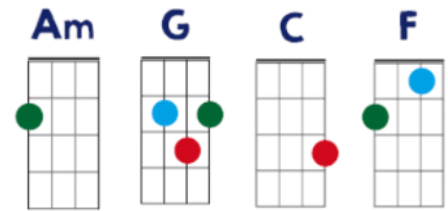

# Riptide - Vance Joy

Intro: Am G C C (x2)

Am G C  
I was scared of dentists and the dark  
Am G C  
I was scared of pretty girls and starting conversations  
Am G C  
Oh, all my friends are turning green  
Am G C  
You're the magicians assistant in their dreams  
Am G C Am G C  
Ah ooh, ah ooh, and they come unstuck

Am G C  
**Lady, running down to the riptide, taken away to the**  
Am G C  
**dark side - I wanna be your left hand man**  
Am G C  
**I love you when you're singing that song and, I got a lump in my**  
Am G C  
**throat 'cause you're gonna sing the words wrong**

Am G C  
There's this movie that I think you'll like  
Am G C  
This guy decides to quit his job and heads to New York City  
Am G C  
This cowboy's running from himself  
Am G C  
And she's been living on the highest shelf  
Am G C Am G C  
Ah ooh, ah ooh, and they come unstuck

Am G C  
**Lady, running down to the riptide, ...**

Am G C F  
I just wanna, I just wanna know, if you're gonna, if you're gonna stay  
Am G C F  
I just gotta, I just gotta know, I can't have it, I can't have it any other way  
Am G C  
I swear she's destined for the screen  
Am G C  
Closest thing to Michelle Pfeiffer that you've ever seen oh